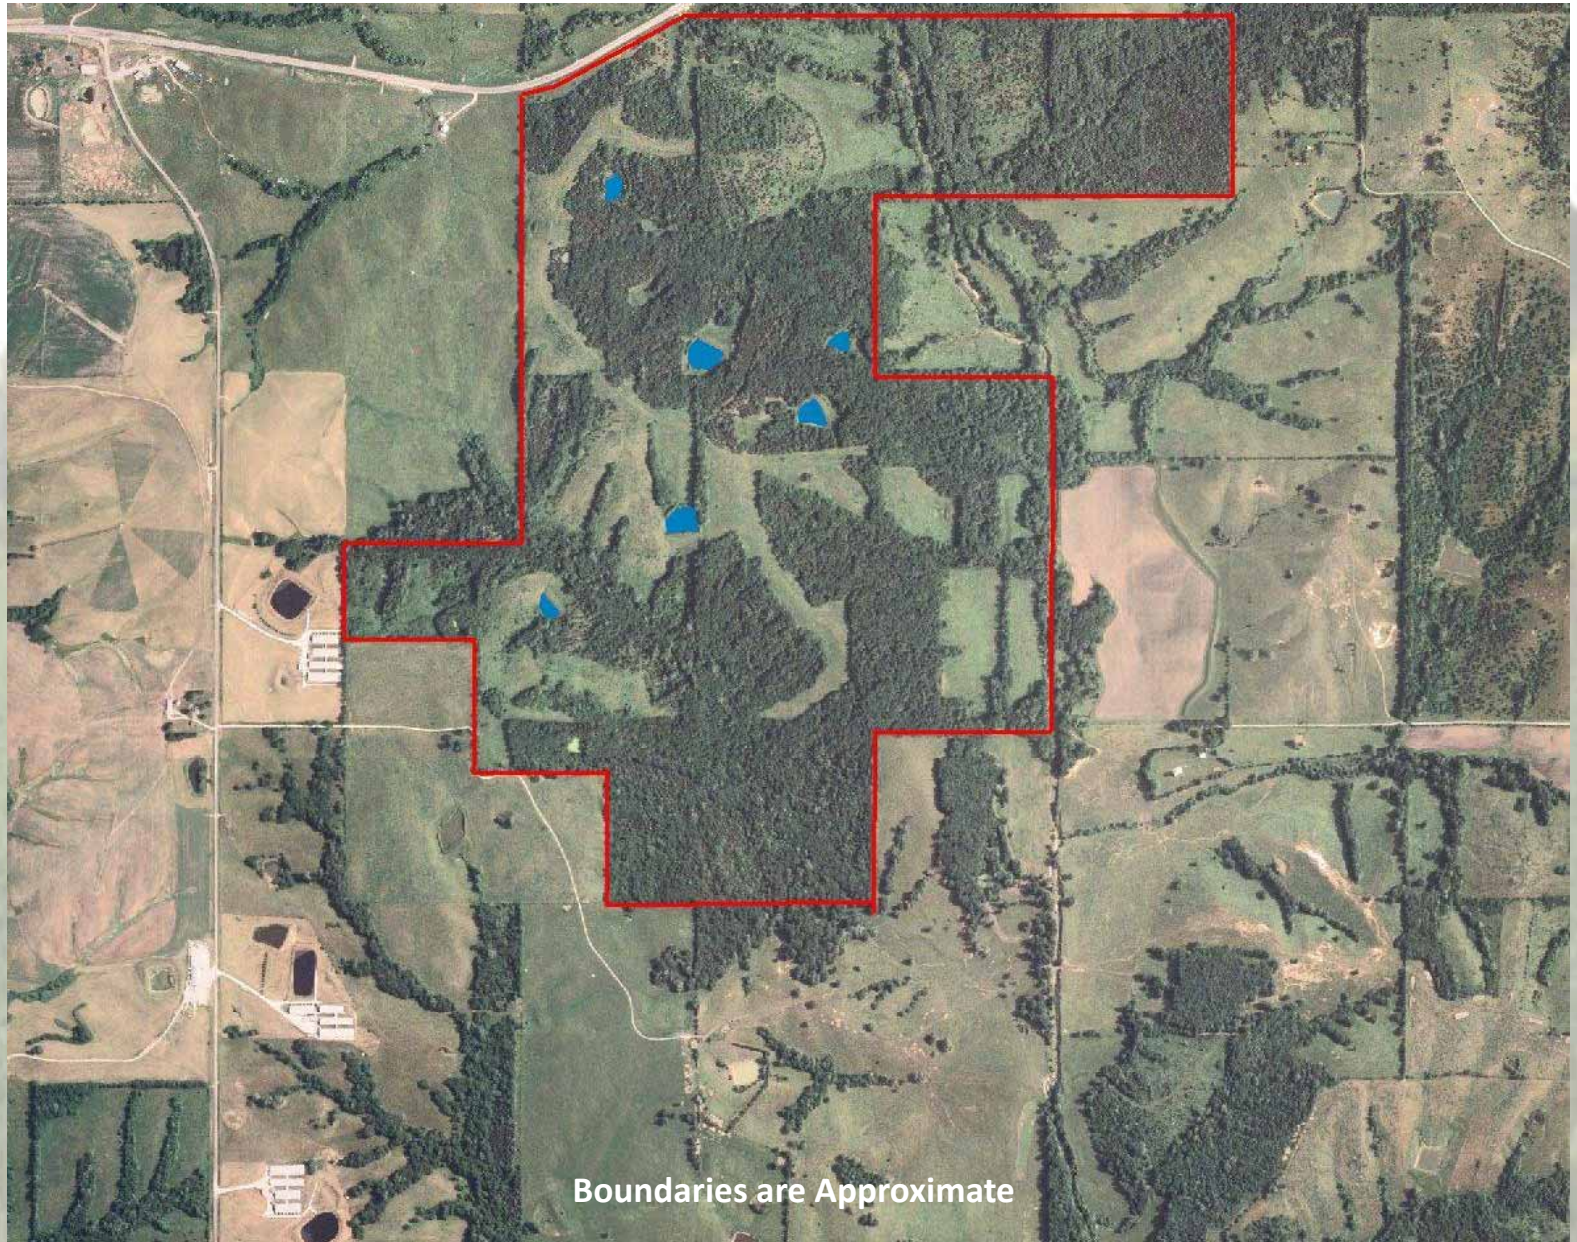

570 m/l Acres
Mercer County, MD
AERIAL

Boundaries are Approximate

Teddy Berger • 319-850-7915 • 19010 265th Street • Cantril, IA 52542
info@midwestlandcompany.com • www.MidWestLandCompany.com