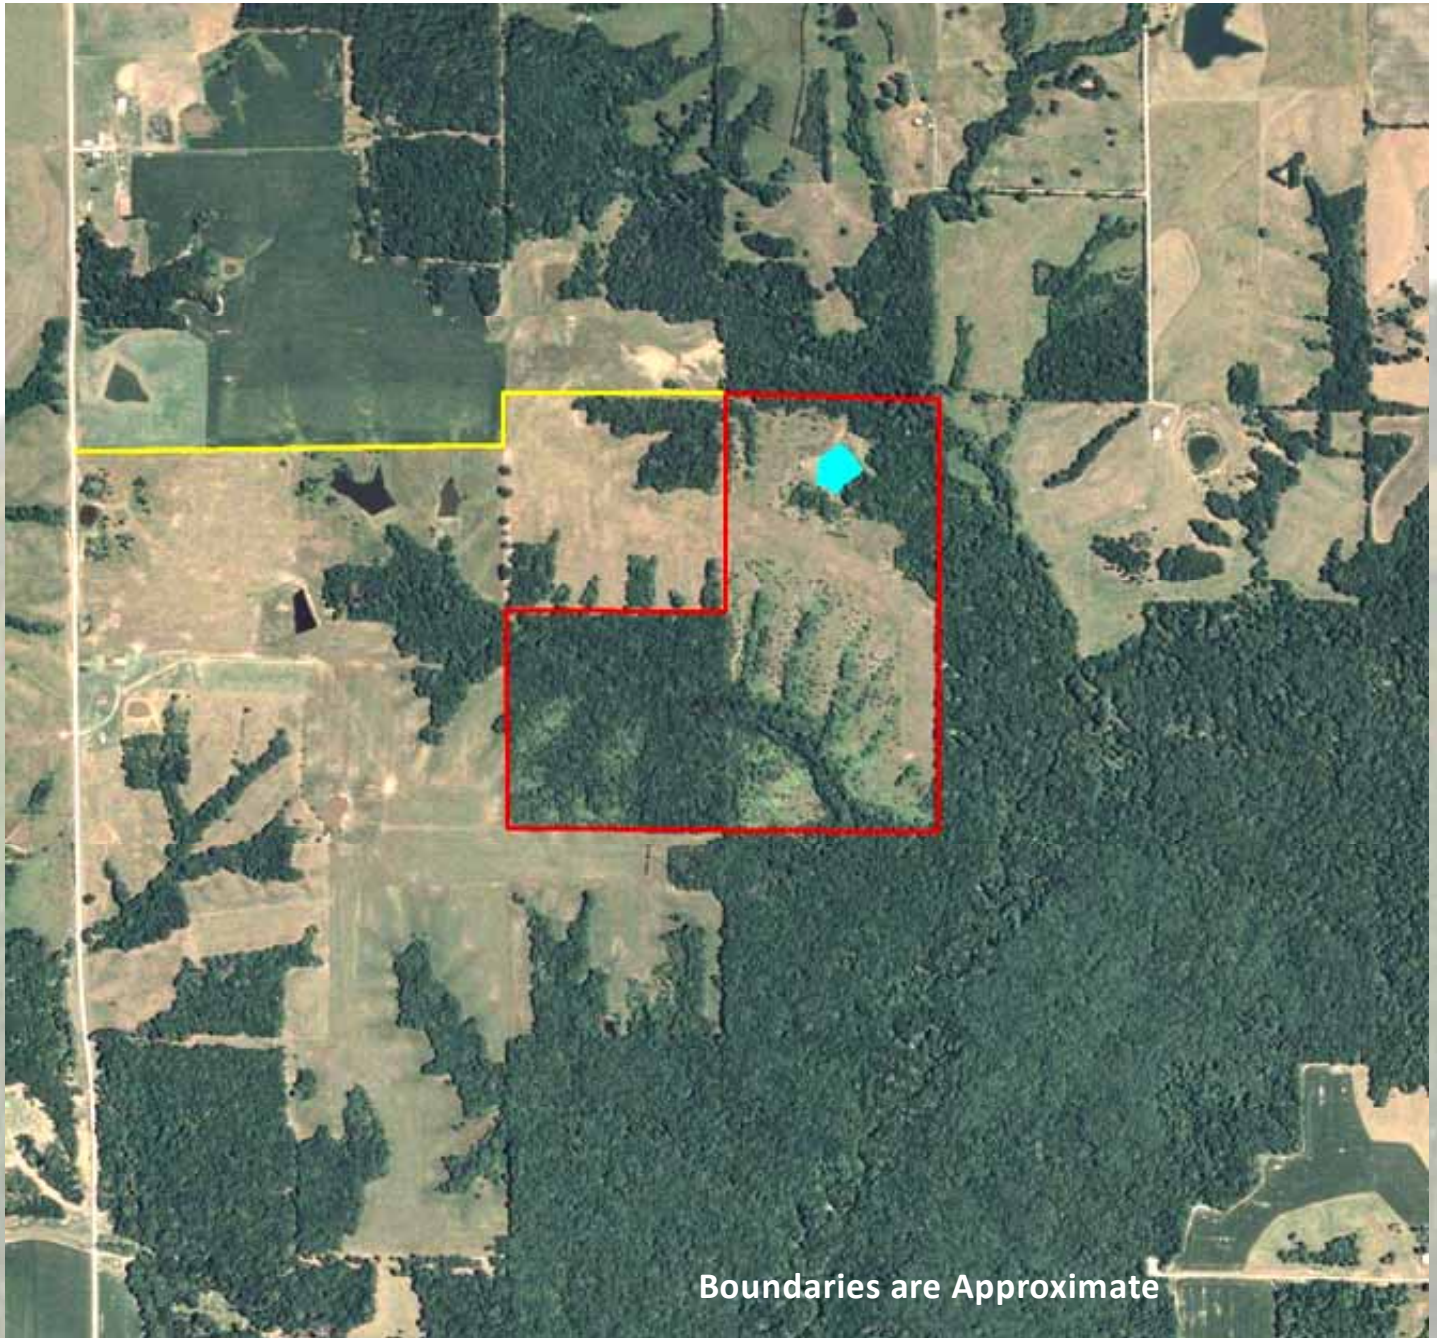

122 m/l Acres
Clark County, MD
AERIAL MAP

Boundaries are Approximate

Teddy Berger • 319-850-7915 • 19010 265th Street • Cantril, IA 52542
info@midwestlandcompany.com • www.MidWestLandCompany.com

122 m/l Acres
Clark County, MD
AERIAL MAP