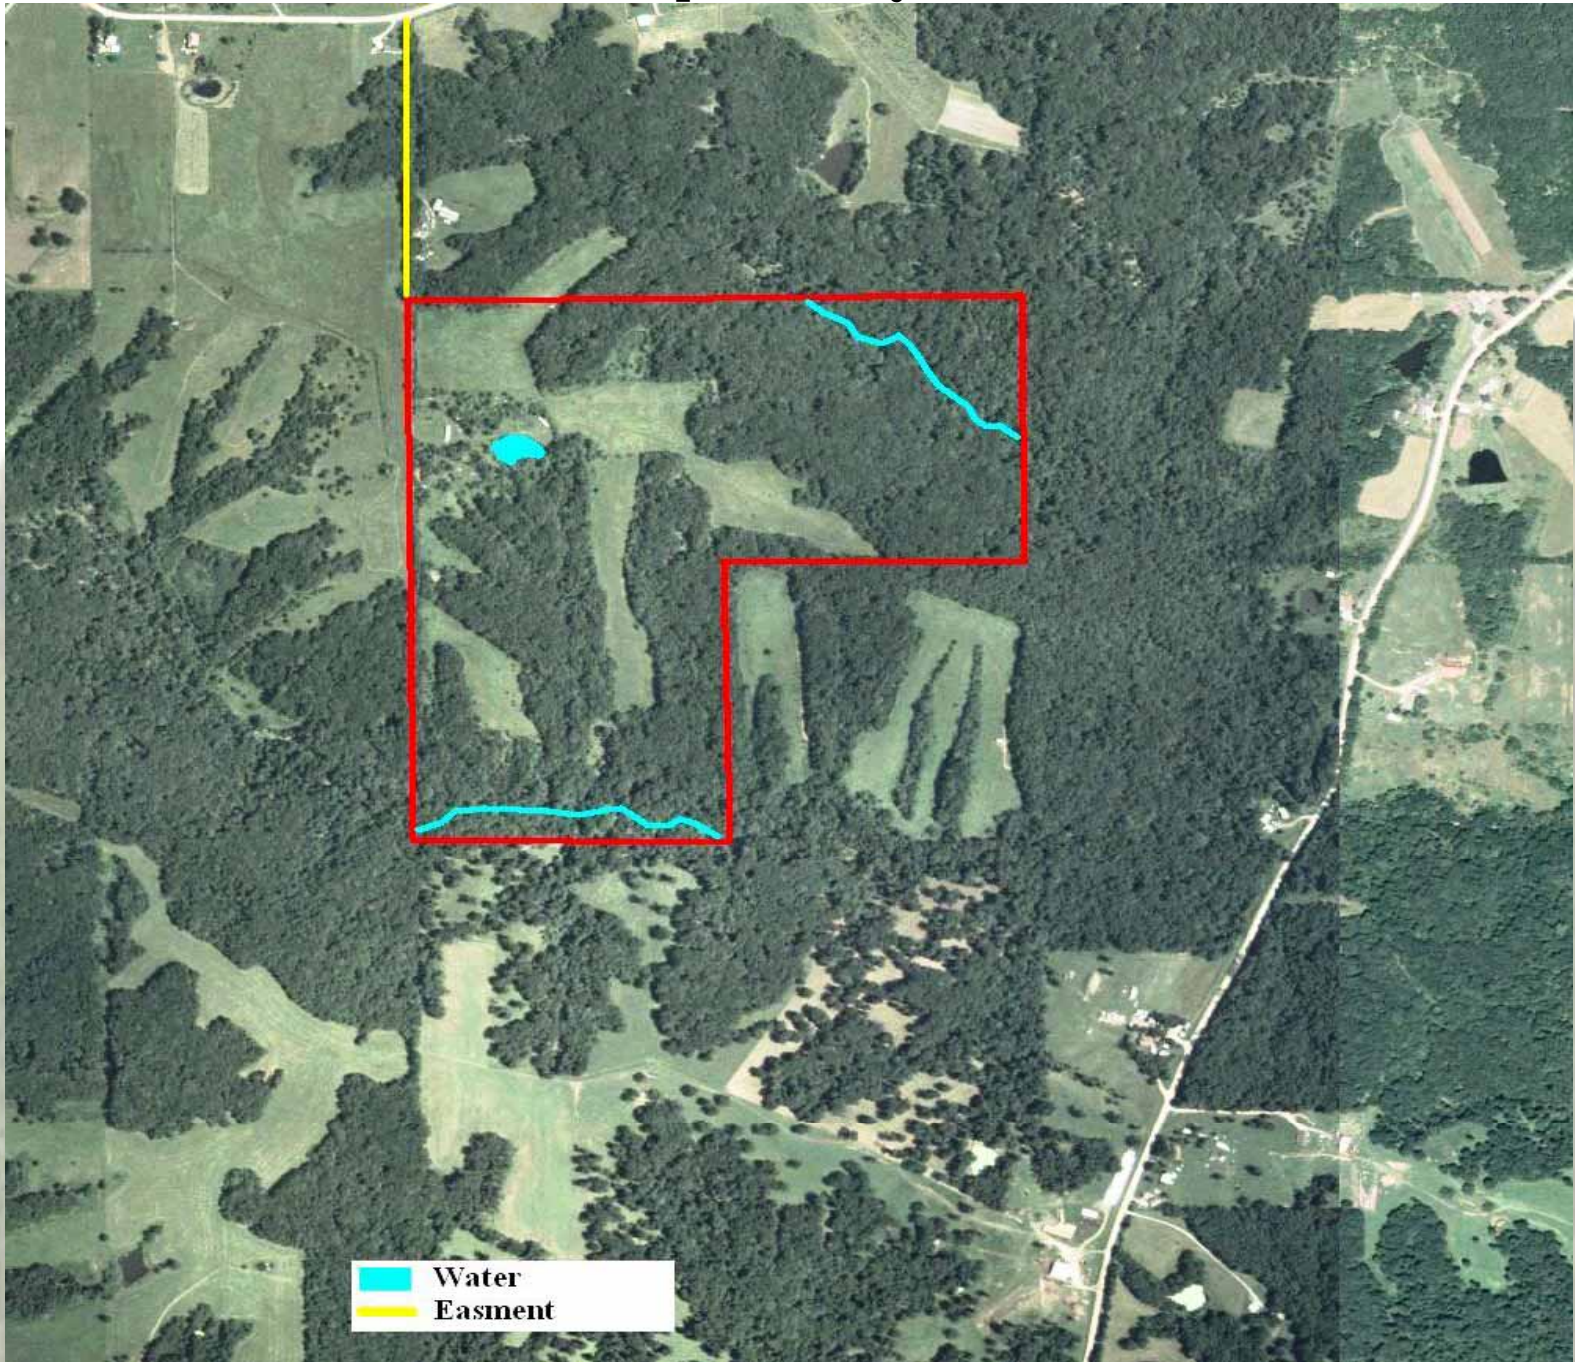

120 m/l Acres
Wapello County, IA

 Water
 Easment

Teddy Berger • 319-850-7915 • 19010 265th Street • Cantril, IA 52542
info@midwestlandcompany.com • www.MidWestLandCompany.com